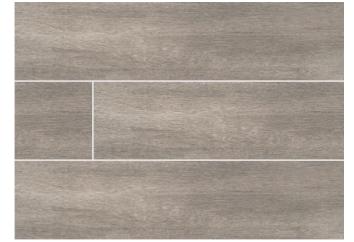

Golden Eagle Interior LOT 53

Kitchen + Bath Cabinets
Brellin White

Countertops Throughout
Calacatta Idinio

Kitchen Backsplash
Brique White 2"x10"

Main Laminate Flooring
Shaw Home Nutmeg

Bedroom Carpet
Shaw Acclaimed Warm Greige

Master Bath Tile
Cabin Yosemite 6"x24"

Cabinet Hardware
5" Matte Black Pull

Interior Wall Paint
Agreeable Gray SW 7029

Island Pendants
Zailey Black

Fireplace Mantel
Fallen Cypress

Fireplace Tile Surround
Brique White Herringbone