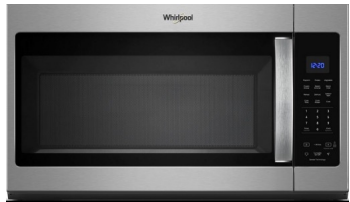

Golden Eagle Interior LOT 54

Kitchen Perimeter + Bath 2
Cabinets
Brellin Greyhound

Kitchen Island, Primary Bath,
+ Laundry Cabinets
Benton Quill

Countertops Throughout
Alaska Bianca Quartz

Kitchen Backsplash
Passion Blanco 3"x8"

Main + Secondary Baths LVP
Shaw Polaris Plus Wild Dunes

Bedroom Carpet
Shaw Acclaimed Sandstone

Cabinet Hardware
5" Matte Black Pull

Interior Wall Paint
Agreeable Gray SW 7029

Island Pendants
Winslow Black

Fireplace Mantel
Culinary Cream SW 3127

Fireplace Tile Surround
Passion Blanco 9"x9"

Secondary Bath Tub Tile
Emser Craft Picket Fawn

Master Bath Shower Tile
Raku Silver Gloss 3"x12"

Master Bath Tile
Jute Linen 12"x24"

Kitchen Appliances
Whirlpool Fingerprint Resistant Stainless Steel - Gas Range

Dining Chandelier
Winslow Black

Kitchen Faucet
Moen Align Black

Kitchen Sink
Quartz Composite - White

Vanity Light Fixtures
Winslow Black