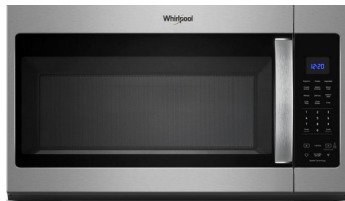

Golden Eagle Interior LOT 51

Kitchen, Primary Bath,
+ Laundry Cabinets
Benton Burlap

Kitchen Island/Secondary
Bath Cabinets
Brellin Glacier Gray

Kitchen + Bath Countertops
Ivory White Quartz (Honed)

Kitchen Backsplash
Technique Dove 1"x3"

Main + Secondary Baths LVP
Shaw Polaris Plus Wild Dunes

Bedroom Carpet
Shaw Acclaimed Sandstone

Interior Wall Paint
Agreeable Gray SW 7029

Cabinet Hardware
5" Bronze Pull

Island Pendants
Missoula Bronze

Fireplace Mantel
Weathered Teak SW 3134

Fireplace Tile Surround
Structure Shell Stacked

Secondary Bath Tub Tile
Emser Craft Picket Fawn

Master Bath Shower Tile
Fregio Flat Ivory 6"x20"

Master Bath Tile
Cabin Denali 6"x24"

Kitchen Appliances
Whirlpool Fingerprint Resistant Stainless Steel - Gas Range